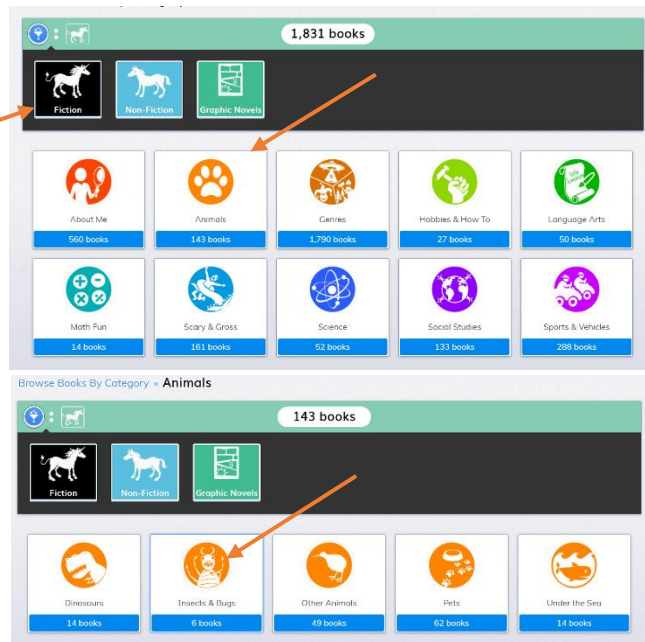

Find Books K to Gr. 2

Select "Library" > "Browse"

Select a Filter & Choose a Category / Sub-Category

Select a Book & Start Reading!

Find Books- Beginner/Emergent Reading

Select "Library" > "Search"

Type "emergent" in Search Text Box

OR

Select Filter & Choose Lexile " - " (BR or Beginner Reader Lexile)

Sample Book Information with Lexile