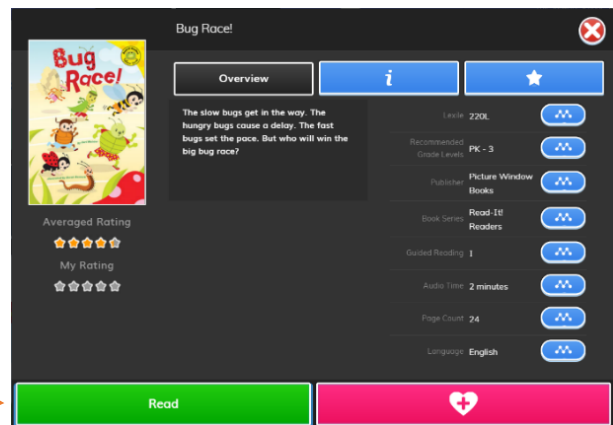

Find Books K to Gr. 2

Select "Library" > "Browse"

Select a Filter & Choose a Category / Sub-Category

Select a Book & Start Reading!

Find Books- Beginner/Emergent Reading

Select "Library" > "Search"

Type "emergent" in Search Text Box

OR

Select Filter & Choose Lexile " - " (BR or Beginner Reader Lexile)

Sample Book Information with Lexile